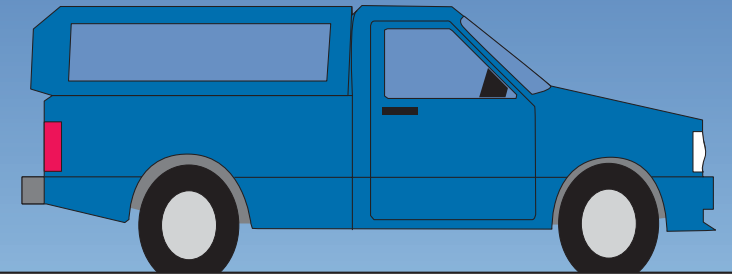

Recommended Minimum Ice Thickness for New Clear Hard Ice.

*No ice is without some risk.
Be sure to measure clear hard ice in several places.*

**3" (7 cm) or less
STAY OFF!**

4" (10 cm)

ice fishing
walking
cross country
skiing

5" (12 cm)

one vehicle -
snowmobile
or ATV

8 -12" (20-30 cm)

one vehicle -
car or small pick-up

12 -15" (30-38 cm)

one vehicle -
medium truck

LIFESAVING SOCIETY

The Lifeguarding Experts