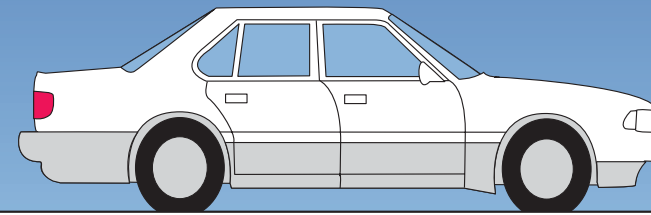

Recommended Minimum Ice Thickness for New Clear Hard Ice.

*No ice is without some risk.
Be sure to measure clear hard ice in several places.*

**3" (7 cm) or less
STAY OFF!**

4" (10 cm)

ice fishing
walking
cross country
skiing

5" (12 cm)

one vehicle -
snowmobile
or ATV

8 -12" (20-30 cm)

one vehicle -
car or small pick-up

12 -15" (30-38 cm)

one vehicle -
medium truck

LIFESAVING SOCIETY

The Lifeguarding Experts